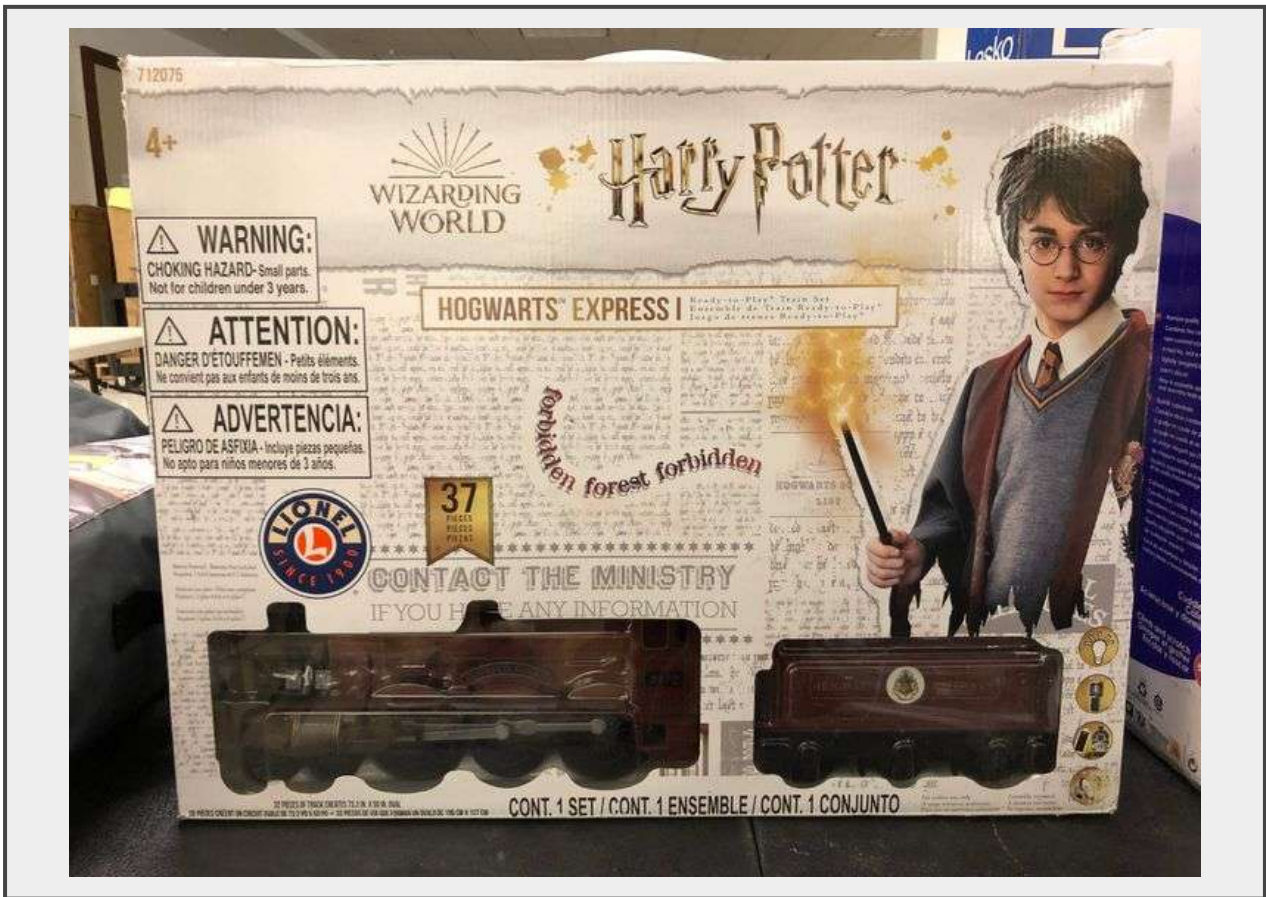

Sale Name: Wholesale Store Returns, Grocery +
LOT 19 - Harry Potter Hogwarts Express Train Set

Description

Harry Potter Hogwarts Express Train Set

Location: Pine Ridge Mall 4155 N. Yellowstone Chubbuck, ID Sctn F