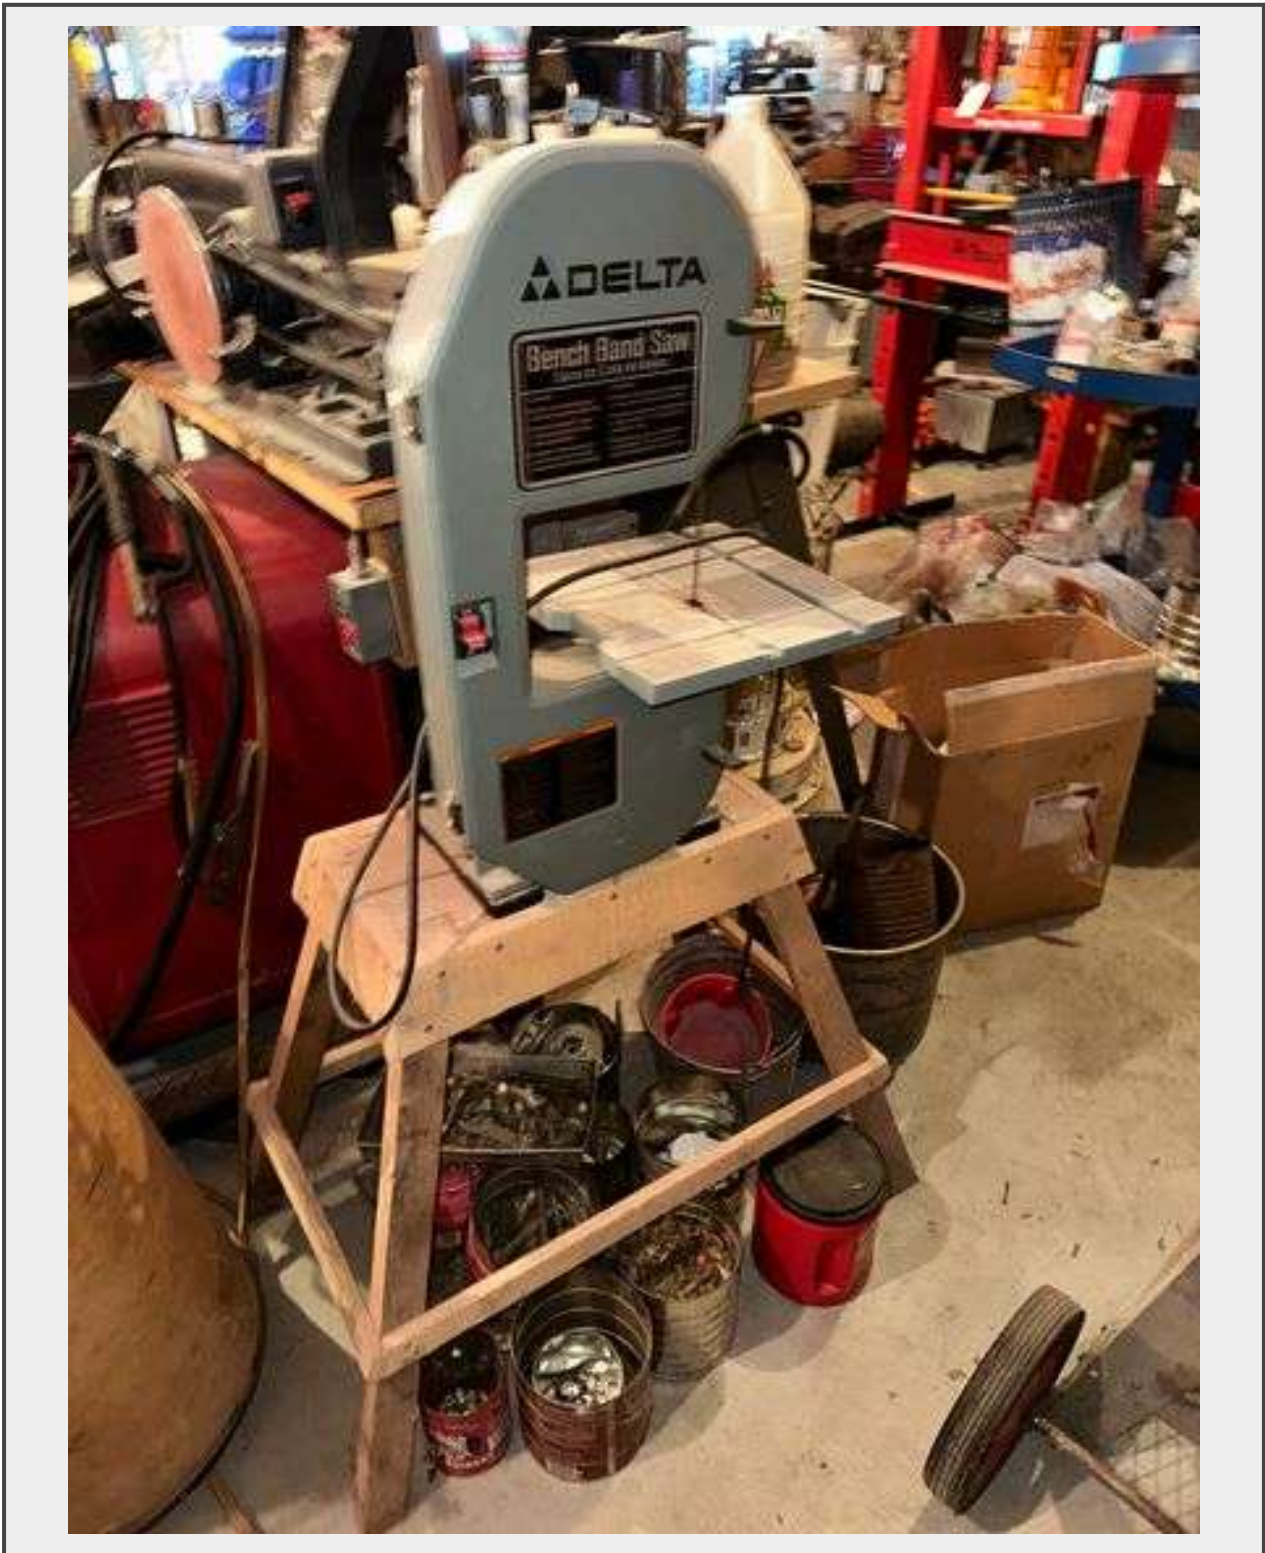

Sale Name: Fayle Estate - Shelley

LOT 306 - Delta Bench Band Saw

Description

Delta Bench Band Saw

Location: Shop 1

Quantity: 1

<https://www.primetimeauctions.bid/>