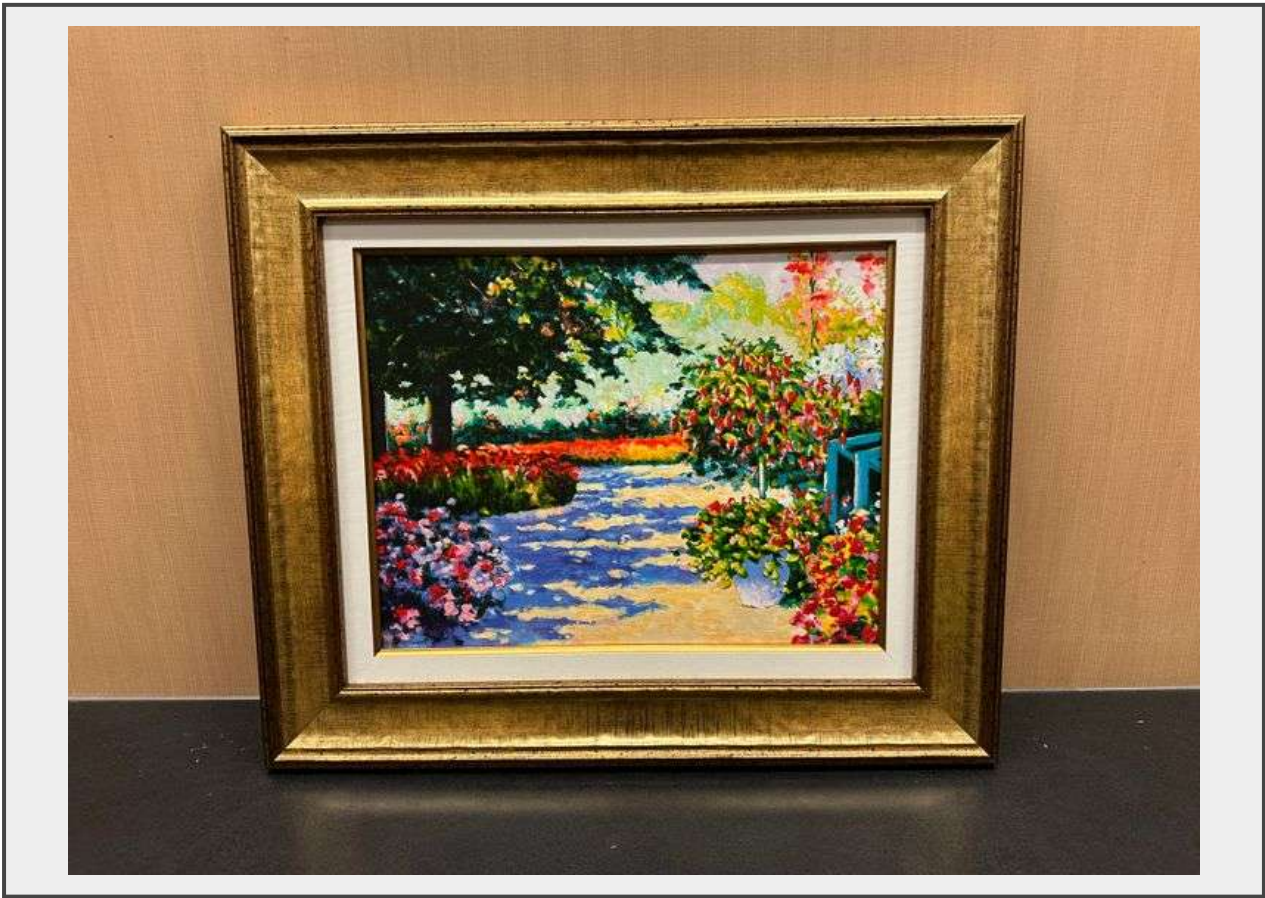

Sale Name: Fine Art - Paintings - Decor

LOT 515 - Ombre et Lumiere Chez Claude Monet by Claude Cambour

Description

Ombre et Lumiere Chez Claude Monet by Claude Cambour

2001

15 1/2" x 19 3/4"

Serigraph in Color on Canvas. Signed in Ink, Numbered on Verso.